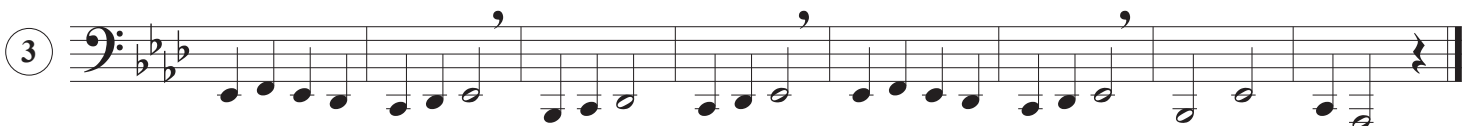

London Bridges

Transposition Inquisition No. 106

Essential Elements, No. 30

arr. Martorano

Scale Degree	5	6	5	4	3	4	5	2	3	4	3	4	5	5	6	5	4	3	4	5	2	5	3	1
Solfege	Sol	la	Sol	Fa	mi	Fa	Sol	re	mi	Fa	mi	Fa	Sol	Sol	la	Sol	Fa	mi	Fa	Sol	re	Sol	mi	Do

Mental Transposition

Before continuing, try playing this song in all keys only using the pattern above. Take a brief moment before each new key and remind yourself of the corresponding note names to scale degree/solfege syllable. If problems persist, try singing the pattern while fingering along on the horn.